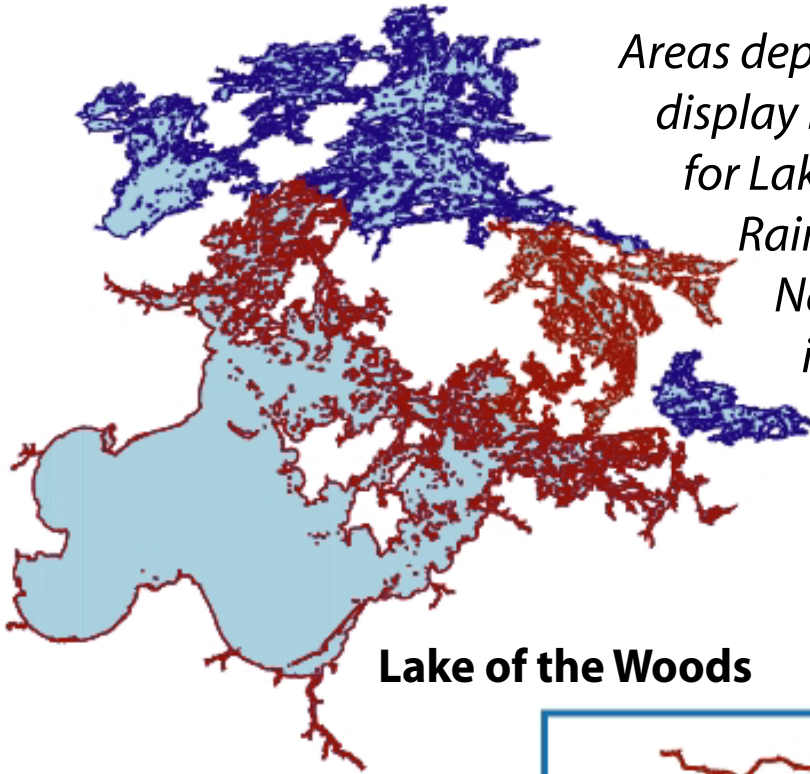

Woods-Rainy Coverage Area

For Your Garmin GPS/Sonar

Areas depicted inside the red outline will display high-definition, one-foot contours for Lake of the Woods, Rainy Lake, Rainy River, Crane, Kabetogama, Namakan, & Sand Point Lakes! Also includes high-definition contours for Redgut & Rice Bay on Rainy Lake.

Lake of the Woods

Rainy River

Rainy Lake

Namakan Lake

Kabetogama Lake

Sand Point

Crane Lake

LAKEMASTER[®]
LEADING IN ACCURACY, FOLLOWING WITH SUCCESS

www.lakemap.com