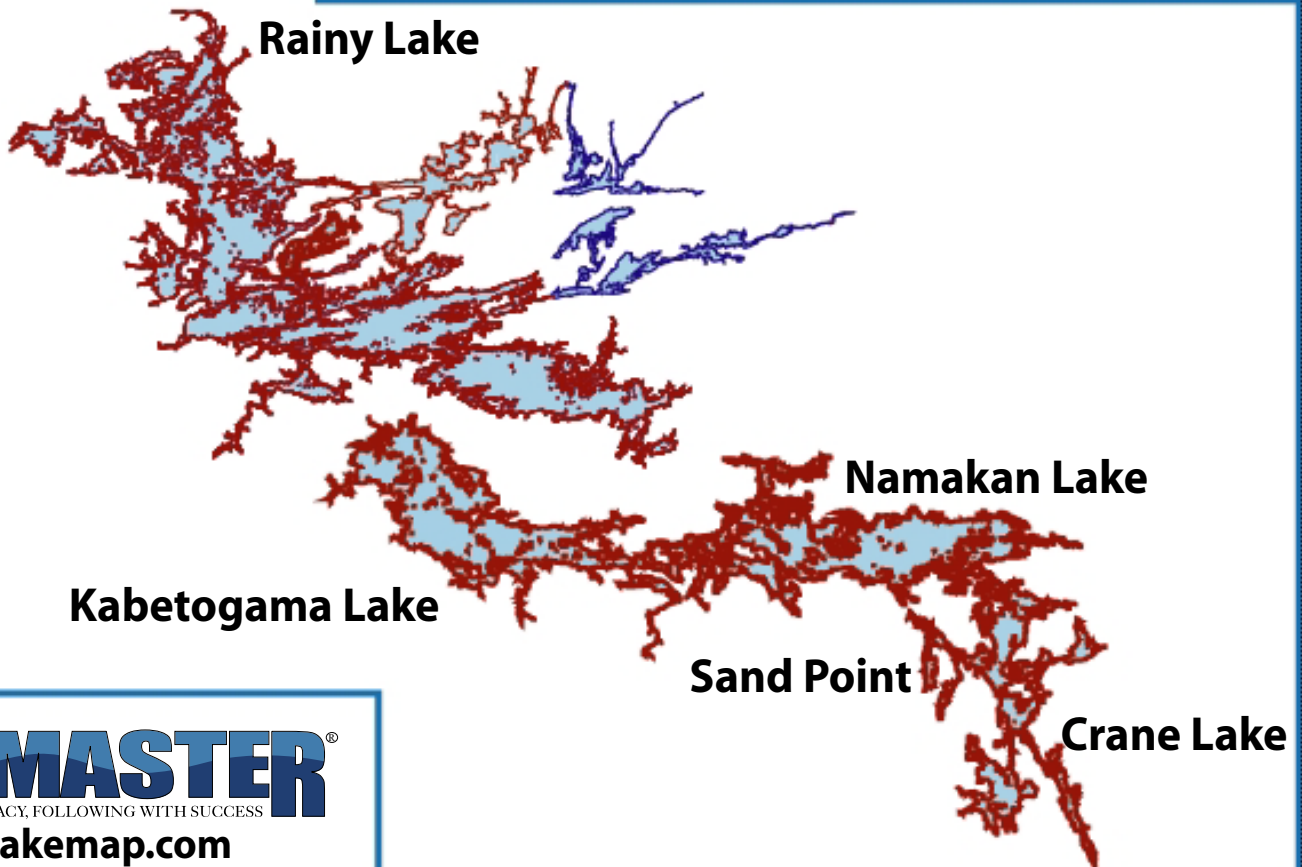

Woods-Rainy Coverage Area

For Your Garmin GPS/Sonar

Areas depicted inside the red outline will display high-definition, one-foot contours for Lake of the Woods, Rainy Lake, Rainy River, Crane, Kabetogama, Namakan, & Sand Point Lakes! Also includes high-definition contours for Redgut & Rice Bay on Rainy Lake.

Lake of the Woods

Rainy River

Rainy Lake

Namakan Lake

Kabetogama Lake

Sand Point

Crane Lake

LAKEMASTER[®]
LEADING IN ACCURACY, FOLLOWING WITH SUCCESS