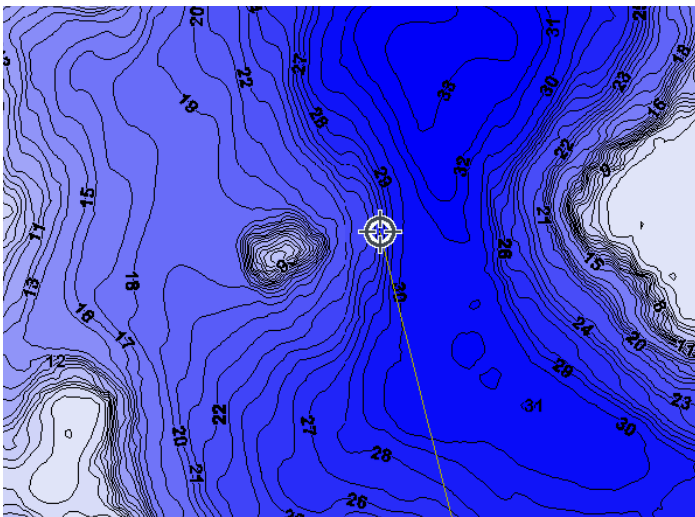

New Indiana/Ohio Version 1 Digital GPS Map Chart

James

Big Otter

Snow

Jimmerson

Irish

Tippecanoe