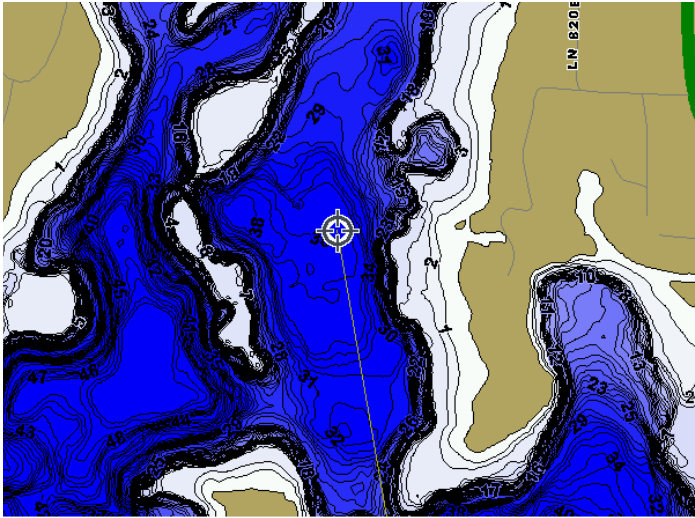

New Indiana/Ohio Version 1 Digital GPS Map Chart

James

Big Otter

Snow

Jimmerson

Irish

Tippecanoe