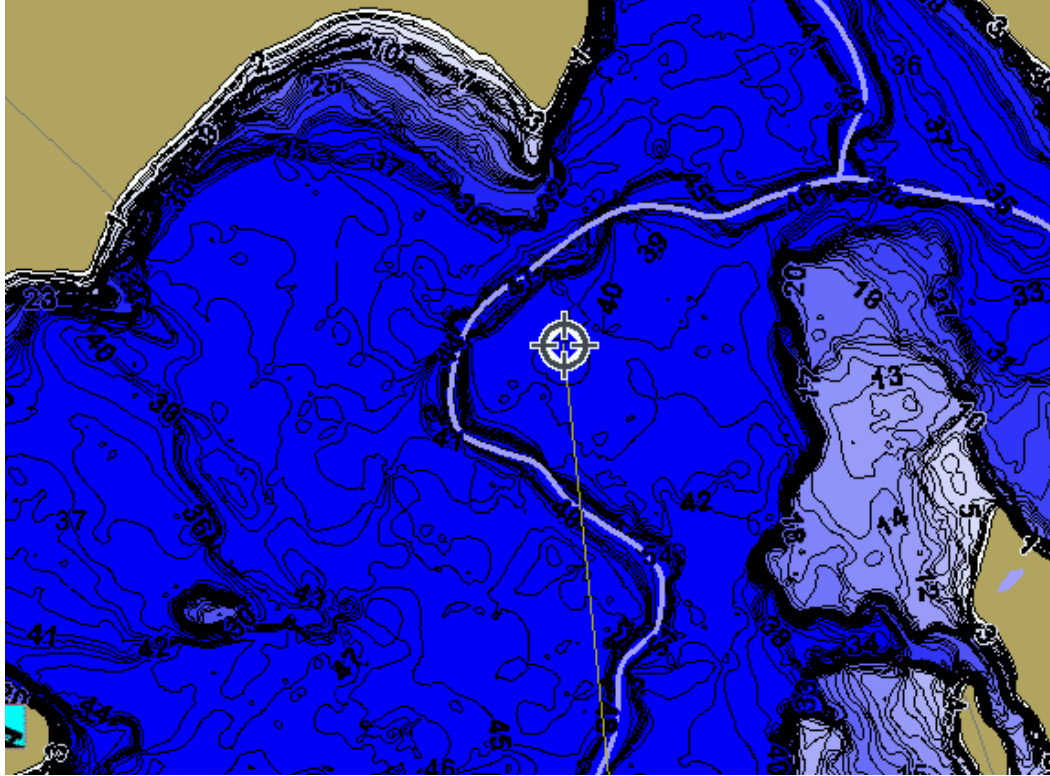

New Indiana/Ohio Version 1 Digital GPS Map Chart

Caesar

Mosquito